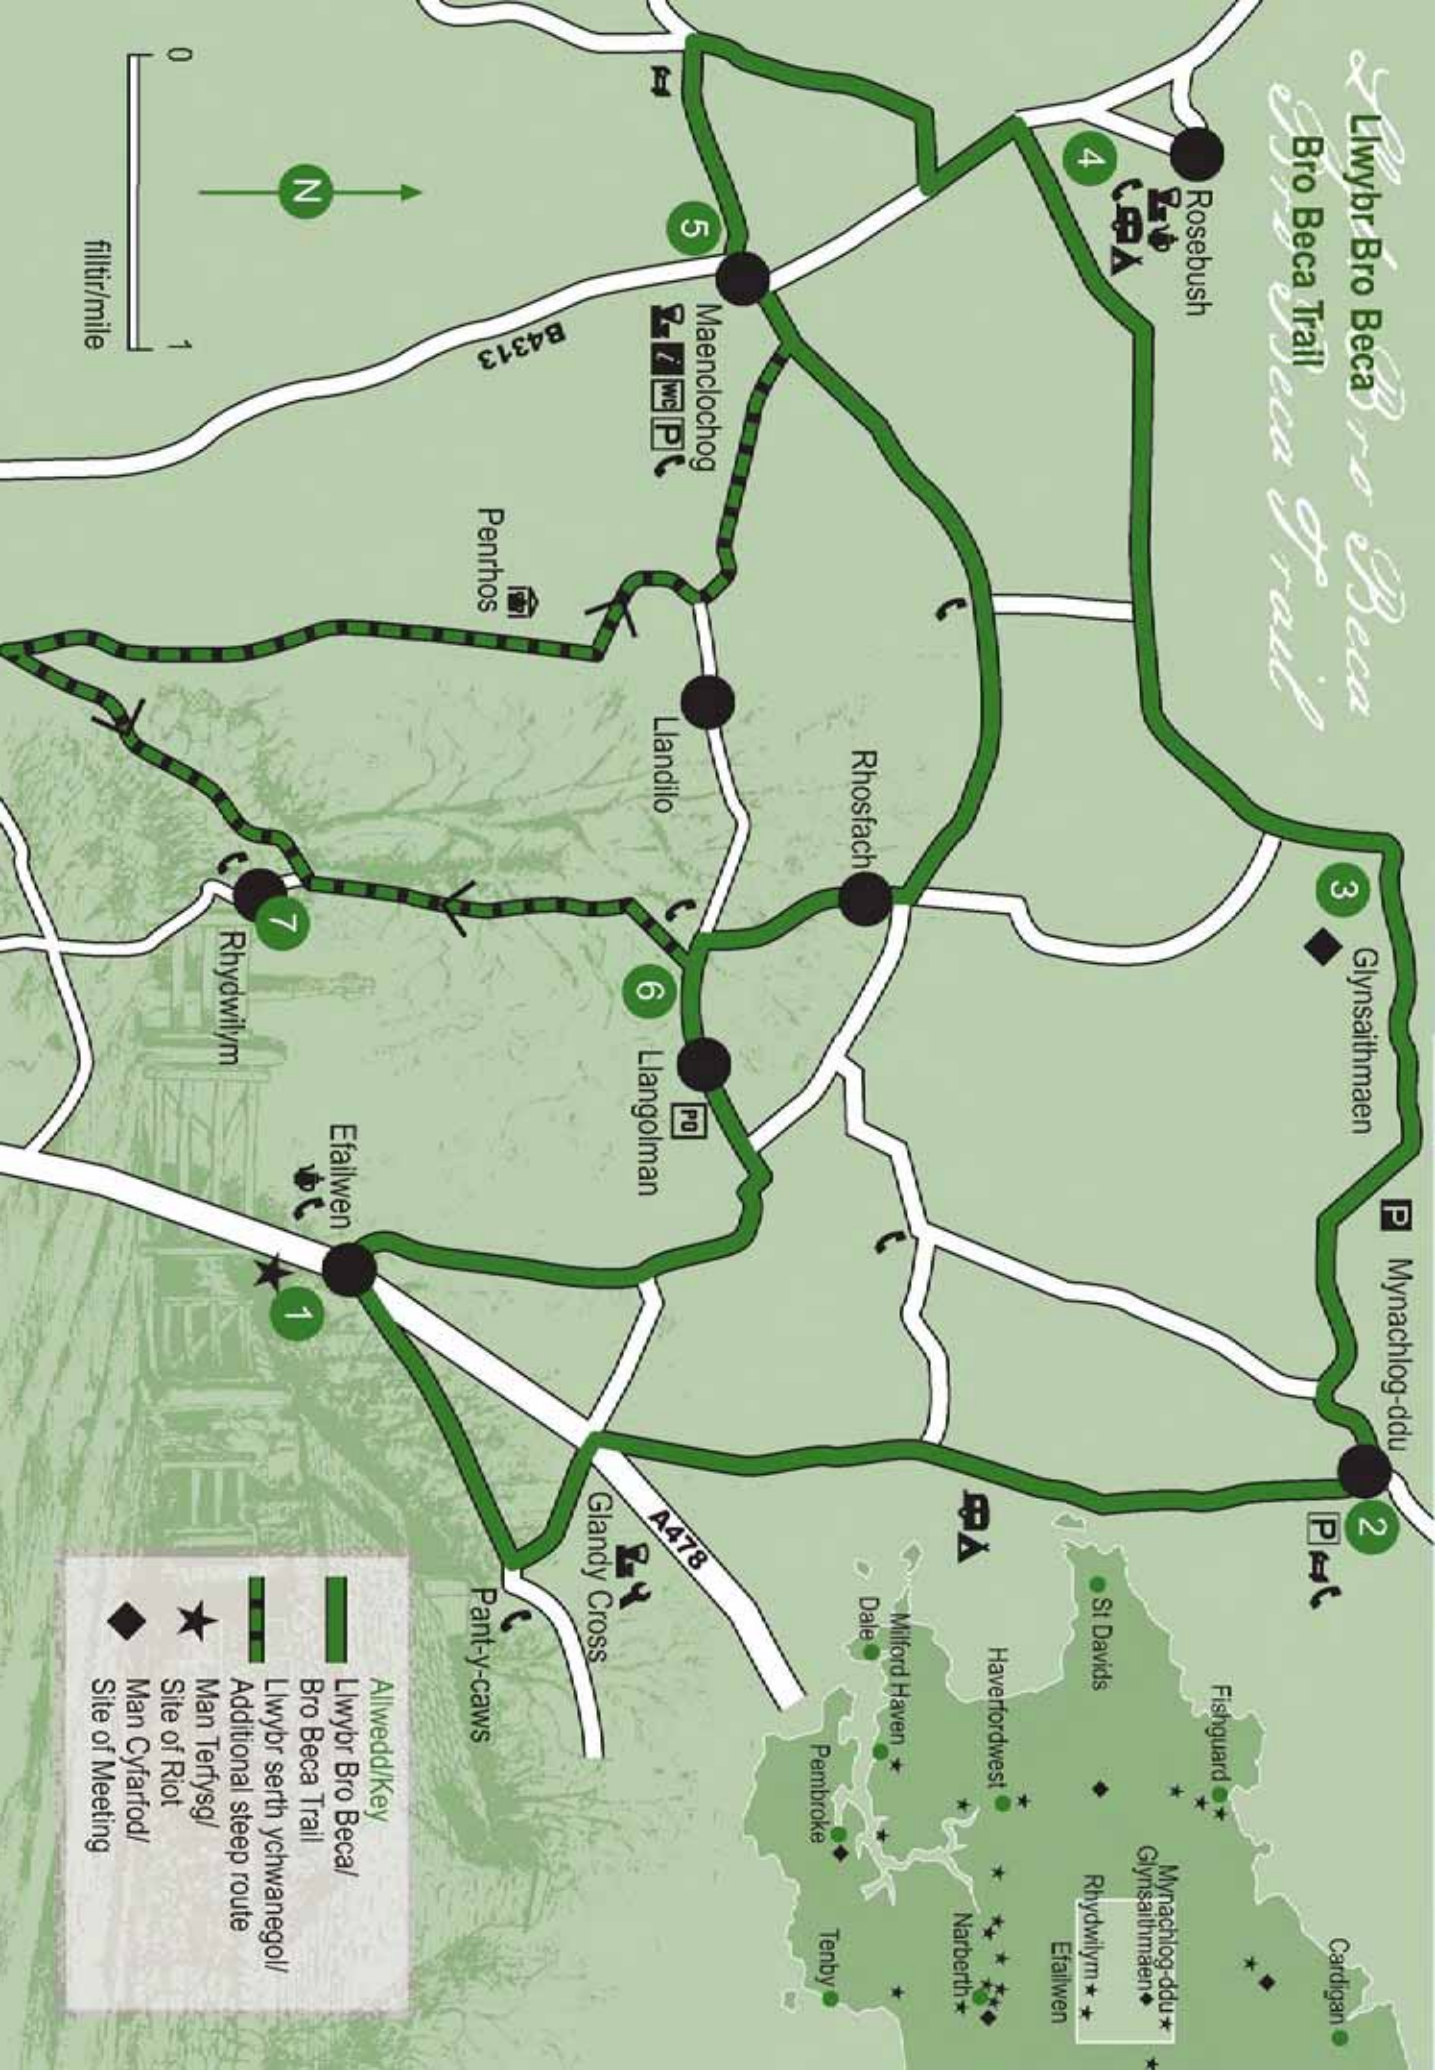

Llwybr Bro Beca Bro Beca Trail

Allwedd/Key

- Llwybr Bro Beca/ Bro Beca Trail
- - - Llwybr serth ychwanegol/ Additional steep route
- ★ Man Terfysg/ Site of Riot
- ◆ Man Cyfarfod/ Site of Meeting